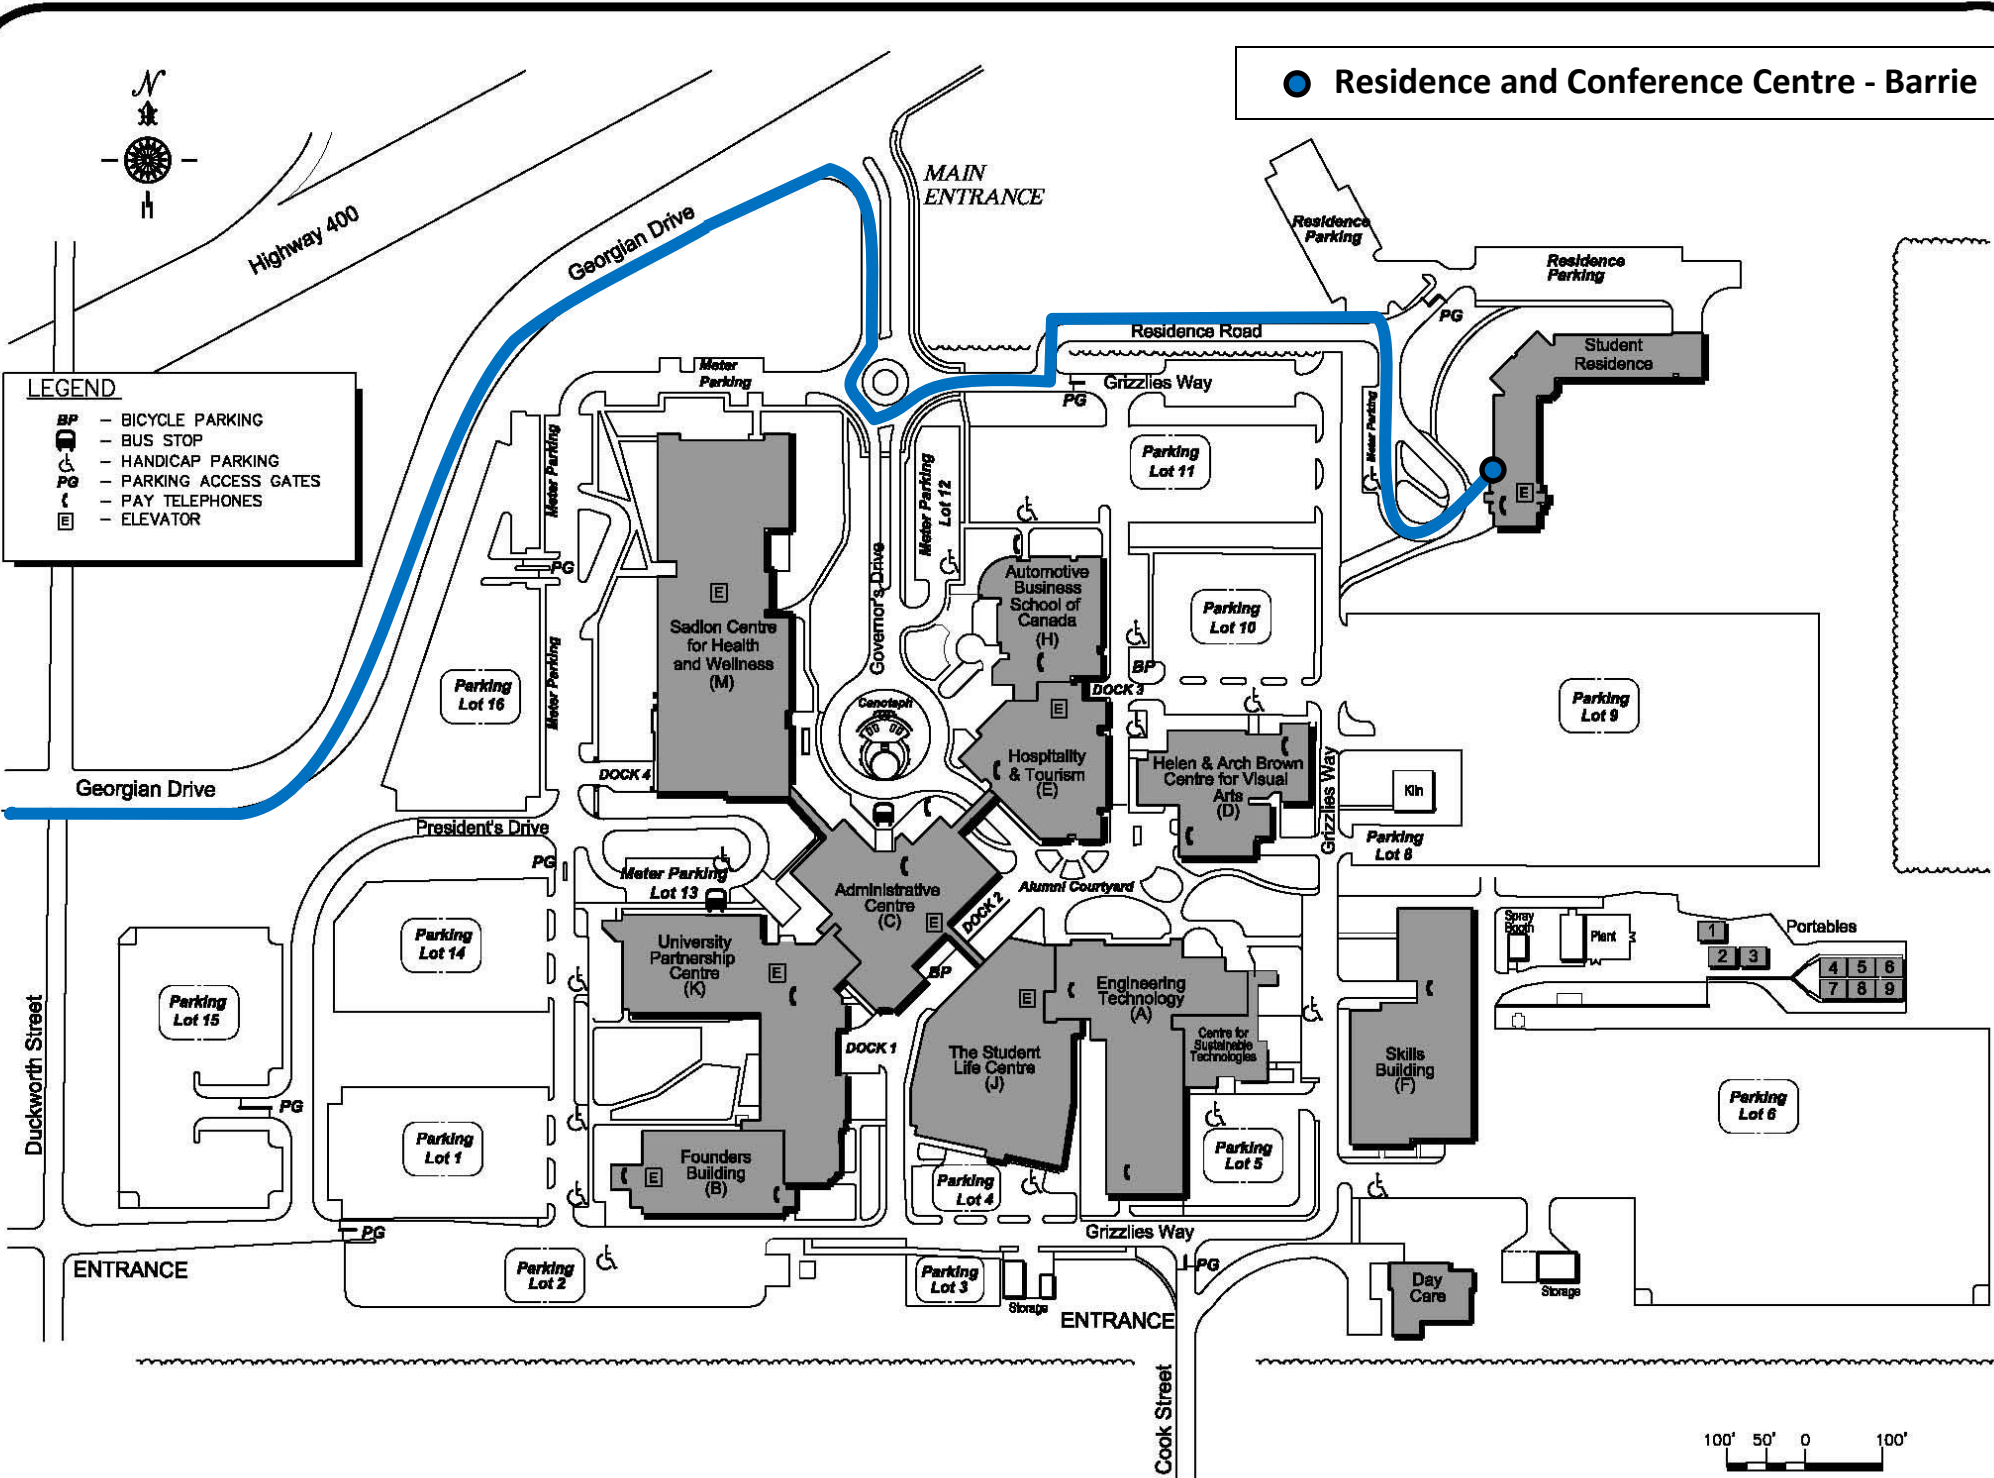

● Residence and Conference Centre - Barrie

Highway 400

Georgian Drive

MAIN ENTRANCE

LEGEND

- BP - BICYCLE PARKING
- BS - BUS STOP
- ♿ - HANDICAP PARKING
- PG - PARKING ACCESS GATES
- ☎ - PAY TELEPHONES
- E - ELEVATOR

100' 50' 0 100'