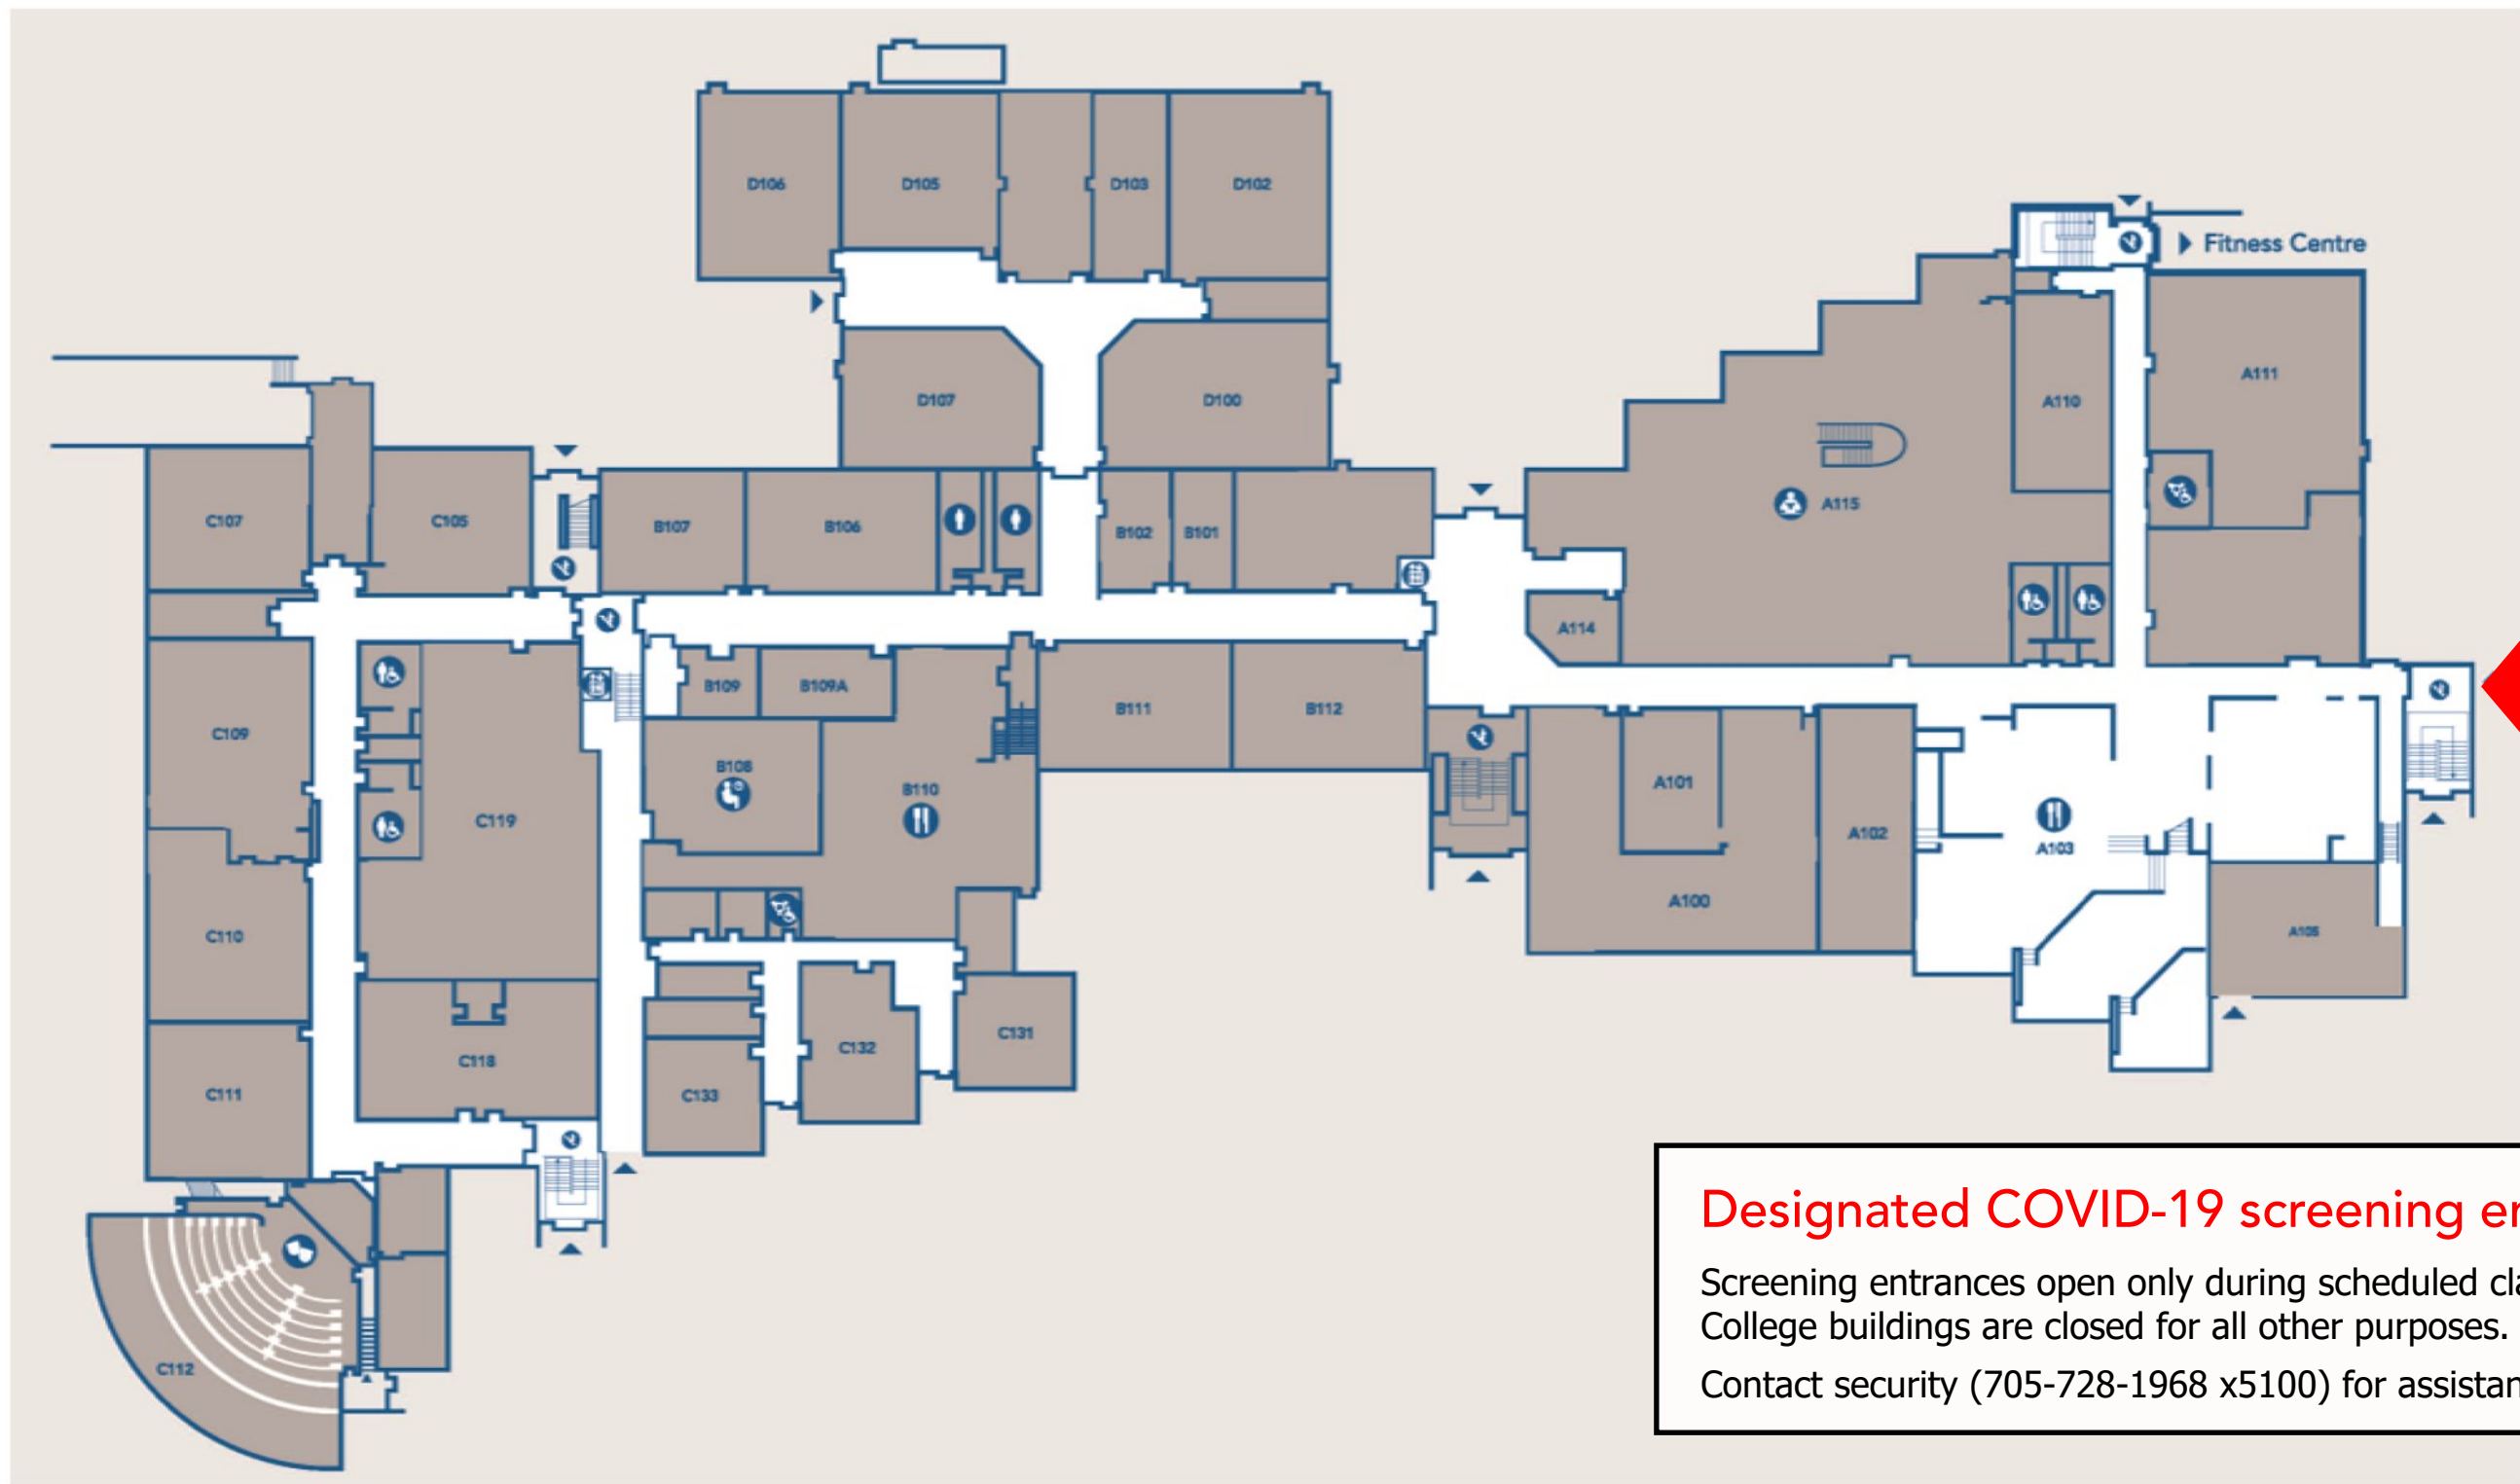

SCREENING ENTRANCE

Designated COVID-19 screening entrance
Screening entrances open only during scheduled classes.
College buildings are closed for all other purposes.
Contact security (705-728-1968 x5100) for assistance.